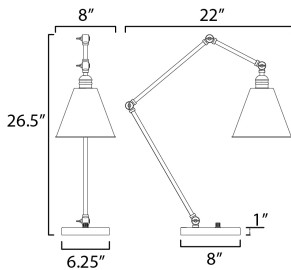

#### PRODUCT DESCRIPTION

Direct the light exactly where you want it using the articulated arms and metal shades of the Library series. At the backplate, the arm pivots left or right and up or down to direct the light. Additional articulated arms angle the shade or extend or contract the distance of the light source from the wall. Available in Polished Nickel and Heritage Brass finishes, the Library collection evokes industrial era classicism perfect for use as a task light or accent light. Complimentary table and floor lamps complete the collection.

#### MEASUREMENTS

DIMENSION : 22" L x 8" W x 26.5" H  
 HANGING WEIGHT : 13.51 lb