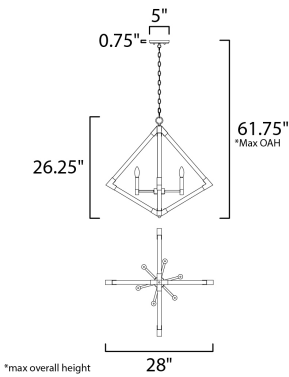

FINISHES OPTION

 Weathered Oak / Antique Brass

MATERIAL

Steel, Wood

RATINGS

cULus
Dry Location

ADDITIONAL

ADJUSTABLE
SLOPE: 90
OPERATING TEMPERATURE:
-20°C (-4°F), 40°C (104°F)

MEASUREMENTS

DIMENSION : 28" L x 28" W x 26.25" H
 MAX OAH : 61.75" OAH
 CANOPY : 5" W x 0.75" H x 5" L
 HANGING WEIGHT : 9.2 lb

LAMPING

INPUT VOLTAGE : 120V
 BULB : 6 x 60W Incandescent E12 Candelabra , 360W Total
 BULB INCLUDED : (Not Included)