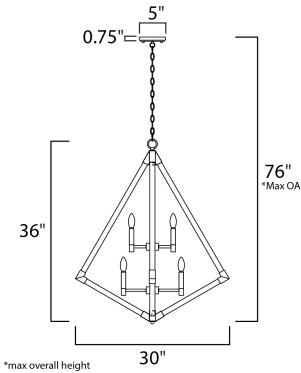

MEASUREMENTS

- DIMENSION : 30" L x 30" W x 36" H
- MAX OAH : 76" OAH
- CANOPY : 5" W x 0.75" H x 5" L
- HANGING WEIGHT : 11.2 lb

LAMPING

- INPUT VOLTAGE : 120V
- BULB : 8 x 60W Incandescent E12 Candelabra , 480W Total
- BULB INCLUDED : (Not Included)