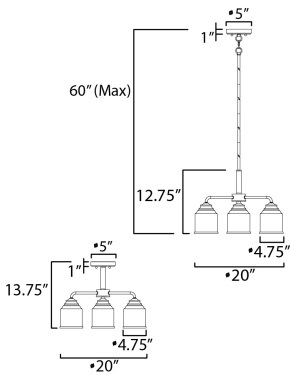

PRODUCT DESCRIPTION

A clean and simple frame features arms that gently bend to support Clear Seedy glass. You have a choice of Black for a traditional look or Satin Nickel for more of a transitional appeal. The 3 light version is very versatile for it converts from a semi flush to a hanging chandelier.

MEASUREMENTS

DIMENSION : 20" L x 20" W x 13.75" H
 MAX OAH : 60" OAH
 CANOPY : 5" W x 1" H x 5" L
 HANGING WEIGHT : 5.29 lb

LAMPING

INPUT VOLTAGE : 120V
 BULB : 3 x 60W Incandescent E26 Medium , 180W Total
 BULB INCLUDED : (Not Included)