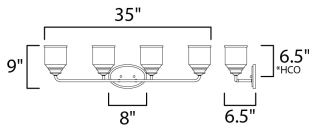

LAMPING

INPUT VOLTAGE : 120V
BULB : 4 x 60W Incandescent E26 Medium , 240W Total
BULB INCLUDED : (Not Included)
LIGHTING_DIRECTION : Up/Down