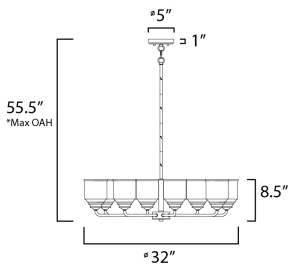

PRODUCT DESCRIPTION

A clean and simple frame features arms that gently bend to support Clear Seedy glass. You have a choice of Black for a traditional look or Satin Nickel for more of a transitional appeal. The 3 light version is very versatile for it converts from a semi flush to a hanging chandelier.

*max overall height

MEASUREMENTS

DIMENSION : 32" L x 32" W x 8.5" H
 MAX OAH : 55.5" OAH
 CANOPY : 5" W x 1" H x 5" L
 HANGING WEIGHT : 13.67 lb

LAMPING

INPUT VOLTAGE : 120V
 BULB : 8 x 60W Incandescent E26 Medium , 480W Total
 BULB INCLUDED : (Not Included)

FINISHES OPTION

-  Black
-  Satin Nickel

GLASS

Seedy CD

MATERIAL

Steel, Glass

RATINGS

cULus
 Dry Location