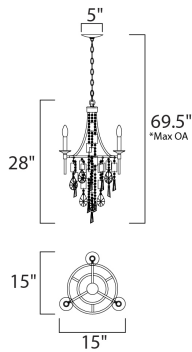

*max overall height

MEASUREMENTS

- DIMENSION : 15" L x 15" W x 28" H
- MAX OAH : 69.5" OAH
- CANOPY : 5" W x 1.25" H x 5" L
- HANGING WEIGHT : 6.6 lb
- WIRE LENGTH : 120"

LAMPING

- INPUT VOLTAGE : 110-130V
- BULB : 3 x 60W Incandescent E12 Candelabra , 180W Total
- BULB INCLUDED : (Not Included)
- DIMMABLE : Yes