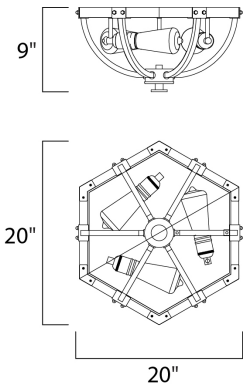

**MEASUREMENTS**

DIMENSION : 20" L x 20" W x 9" H  
 MAX OAH :  
 CANOPY : 20" W x 1.25" H x 20" L  
 HANGING WEIGHT : 5.72 lb

**LAMPING**

INPUT VOLTAGE : 120V  
 LUMENS : 0 Rated  
 BULB : 3 x 60W Incandescent E26 Medium , 180W Total  
 BULB INCLUDED : (Not Included)  
 DIMMABLE : Yes