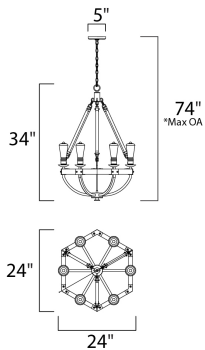

*max overall height

MEASUREMENTS

- DIMENSION : 24" L x 24" W x 34" H
- MAX OAH : 74" OAH
- CANOPY : 5" W x 0.75" H x 5" L
- HANGING WEIGHT : 10.12 lb

LAMPING

- INPUT VOLTAGE : 120V
- LUMENS : 0 Rated
- BULB : 6 x 60W Incandescent E26 Medium , 360W Total
- BULB INCLUDED : (Not Included)
- DIMMABLE : Yes