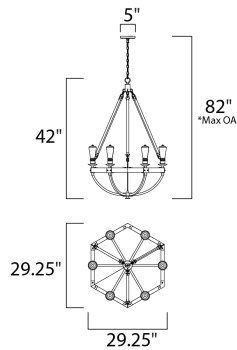

*max overall height

MEASUREMENTS

- DIMENSION : 29.25" L x 29.25" W x 42" H
- MAX OAH : 82" OAH
- CANOPY : 5" W x 0.75" H x 5" L
- HANGING WEIGHT : 14.52 lb

LAMPING

- INPUT VOLTAGE : 120V
- LUMENS : 0 Rated
- BULB : 6 x 60W Incandescent E26 Medium , 360W Total
- BULB INCLUDED : (Not Included)
- DIMMABLE : Yes