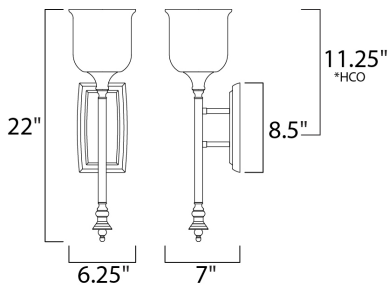

PRODUCT DESCRIPTION

Traditional fonts of Polished Nickel support Clear glass shades reminiscent of Colonial times. This ageless design has upscale appeal at an attractive price.

*height from center of outlet to the top of the fixture