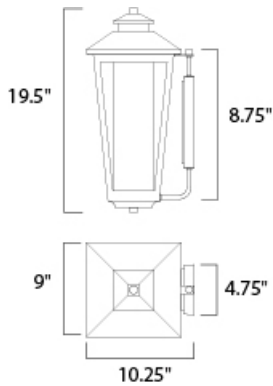

MEASUREMENTS

DIMENSION : 9" W x 19.5" H x 10.25" Ext
 BACK PLATE : 4.75" W x 8.75" H x 11" HCO
 HANGING WEIGHT : 7.9 lb

LAMPING

INPUT VOLTAGE : 120V
 LUMENS : 0 Rated
 BULB : 1 x 60W Incandescent E26 Medium , 60W Total
 BULB INCLUDED : (Not Included)
 DIMMABLE : Yes