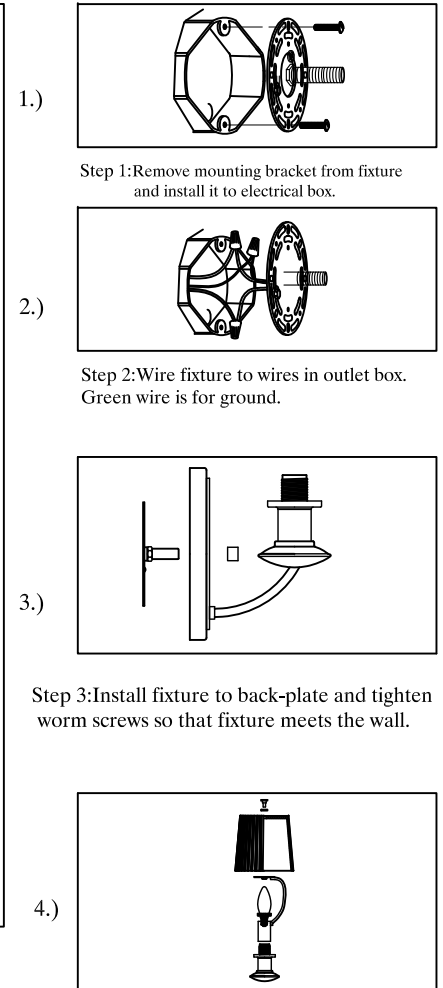

PRODUCT NAME: Finesse 4-Light Bath Vanity
ITEM NUMBER: 21514FTSN

Please consult your electrician for hanging fixture and wiring.

4*E26*100W Bulb (Not Included)

MADE IN CHINA
Page 1 of (2)

IMPORTANT: Turn off the power at the main fuse or circuit breaker box before starting installation

Locate all hardware & components before discarding packaging

Cleaning & Care:
Clean with soft cloth and a mild detergent.
Do not use abrasive cleaner.

Step 4: Slide harp and finial (C) over the socket and attach glass. Secure using socket ring. Install candelabra bulb.