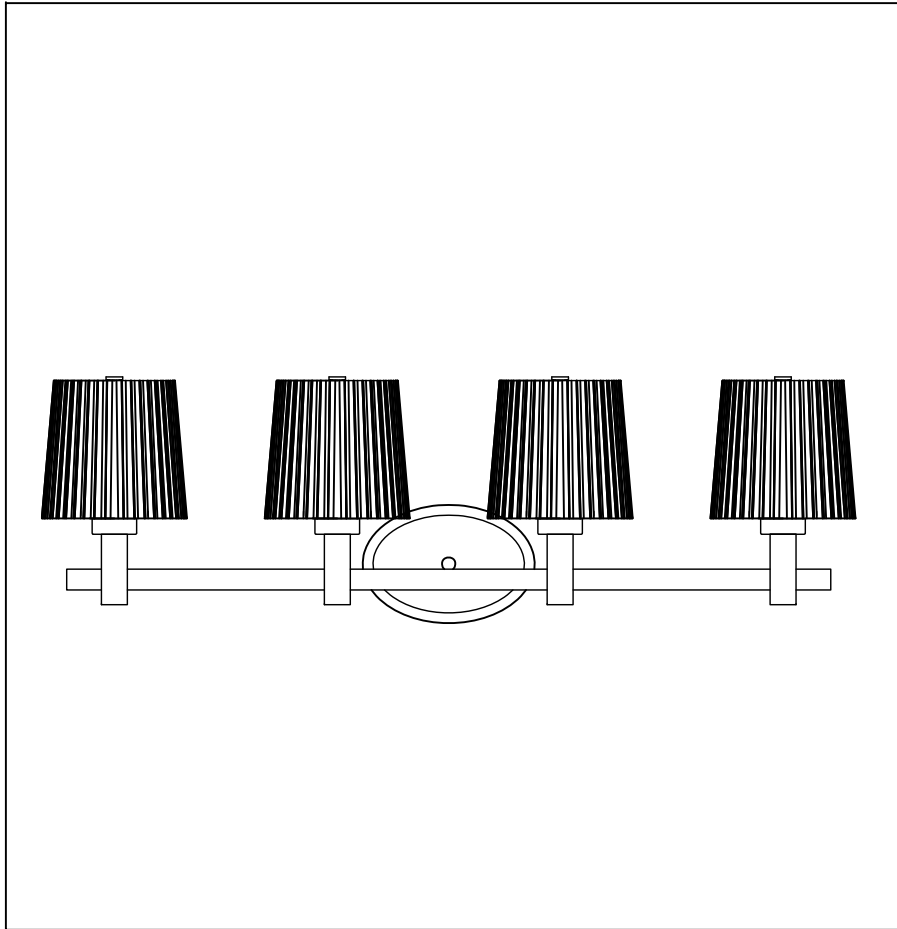

PRODUCT NAME: Finesse 4-Light Bath Vanity
ITEM NUMBER: 21514FTSN

Please consult your electrician for hanging fixture and wiring.

4*E26*100W Bulb (Not Included)

MADE IN CHINA
Page 1 of (2)

IMPORTANT: Turn off the power at the main fuse or circuit breaker box before starting installation

Locate all hardware & components before discarding packaging

Cleaning & Care:
Clean with soft cloth and a mild detergent.
Do not use abrasive cleaner.

Step 4: Slide harp and finial (C) over the socket and attach glass. Secure using socket ring. Install candelabra bulb.