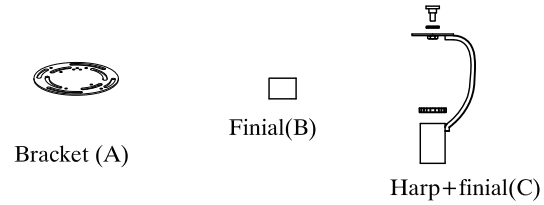

PRODUCT NAME: Finesse 4-Light Bath Vanity
ITEM NUMBER: 21514FTSN

Please consult your electrician for hanging fixture and wiring.

4*E26*100W Bulb (Not Included)

MADE IN CHINA
Page 1 of (2)

IMPORTANT: Turn off the power at the main fuse or circuit breaker box before starting installation

Locate all hardware & components before discarding packaging

Cleaning & Care:
Clean with soft cloth and a mild detergent.
Do not use abrasive cleaner.

Step 4: Slide harp and finial (C) over the socket and attach glass. Secure using socket ring. Install candelabra bulb.