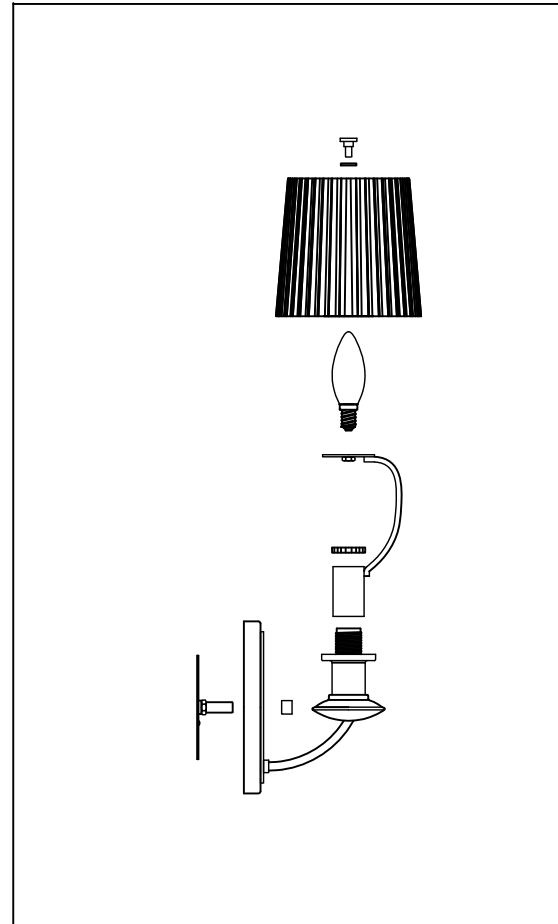

PRODUCT NAME: Finesse 4-Light Bath Vanity
ITEM NUMBER: 21514FTSN

Please consult your electrician for hanging fixture and wiring.

4*E26*100W Bulb (Not Included)

MADE IN CHINA
Page 1 of (2)

IMPORTANT: Turn off the power at the main fuse or circuit breaker box before starting installation

Locate all hardware & components before discarding packaging

Cleaning & Care:
Clean with soft cloth and a mild detergent.
Do not use abrasive cleaner.

Step 4: Slide harp and finial (C) over the socket and attach glass. Secure using socket ring. Install candelabra bulb.