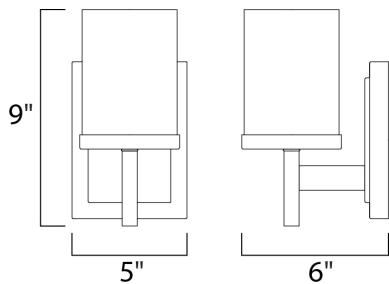

**PRODUCT DESCRIPTION**

Square glass shades ride upon a rectangular bar to create geometry at its best. Available in Polished Chrome with Satin White glass and Satin Nickel and white Linen glass.

**MEASUREMENTS**

- DIMENSION : 5" W x 9" H x 6" Ext
- BACK PLATE : 4.75" W x 6.5" H x 5.5" HCO
- HANGING WEIGHT : 2.16 lb

**LAMPING**

- INPUT VOLTAGE : 120V
- BULB : 1 x 60W Incandescent E26 Medium , 60W Total
- BULB INCLUDED : (Not Included)
- DIMMABLE : Yes