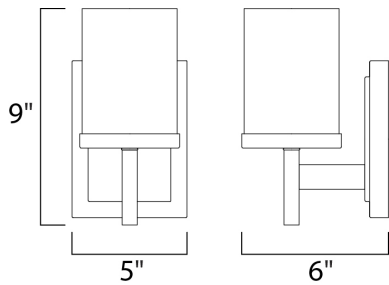

PRODUCT DESCRIPTION

Square glass shades ride upon a rectangular bar to create geometry at its best. Available in Polished Chrome with Satin White glass and Satin Nickel and white Linen glass.

MEASUREMENTS

DIMENSION : 5" W x 9" H x 6" Ext
 BACK PLATE : 4.75" W x 6.5" H x 5.5" HCO
 HANGING WEIGHT : 2.16 lb

LAMPING

INPUT VOLTAGE : 120V
 LUMENS : 0 Rated
 BULB : 1 x 60W Incandescent E26 Medium , 60W Total
 BULB INCLUDED : (Not Included)
 DIMMABLE : Yes