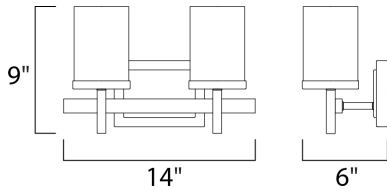

**PRODUCT DESCRIPTION**

Square glass shades ride upon a rectangular bar to create geometry at its best. Available in Polished Chrome with Satin White glass and Satin Nickel and white Linen glass.

**MEASUREMENTS**

DIMENSION : 14" W x 9" H x 6" Ext  
 BACK PLATE : 6.5" W x 4.75" H x 6.25" HCO  
 HANGING WEIGHT : 4.37 lb

**LAMPING**

INPUT VOLTAGE : 120V  
 LUMENS : 0 Rated  
 BULB : 2 x 60W Incandescent E26 Medium , 120W Total  
 BULB INCLUDED : (Not Included)  
 DIMMABLE : Yes