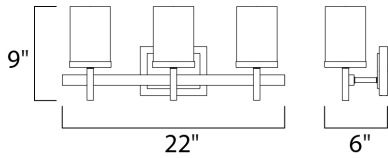

PRODUCT DESCRIPTION

Square glass shades ride upon a rectangular bar to create geometry at its best. Available in Polished Chrome with Satin White glass and Satin Nickel and white Linen glass.

MEASUREMENTS

DIMENSION : 22" W x 9" H x 6" Ext
 BACK PLATE : 6.5" W x 4.75" H x 6.25" HCO
 HANGING WEIGHT : 6.46 lb

LAMPING

INPUT VOLTAGE : 120V
 BULB : 3 x 60W Incandescent E26 Medium , 180W Total
 BULB INCLUDED : (Not Included)
 DIMMABLE : Yes