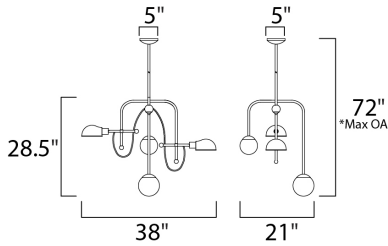

**PRODUCT DESCRIPTION**

An eclectic design form combining function with Mid-Century influences features articulated arms that support parabolic shades that can swivel to direct the light. Available in your choice of Bronze with Satin Brass or Black with Satin Nickel, both with opal White glass.

\*max overall height

**MEASUREMENTS**

- DIMENSION : 38" L x 21" W x 28.5" H
- MAX OAH : 72" OAH
- CANOPY : 5" W x 1.75" H x 5" L
- HANGING WEIGHT : 19.62 lb

**LAMPING**

- INPUT VOLTAGE : 120V
- LUMENS : 0 Rated (1,500 Del.)
- BULB : 4 x 9 + 4W LED E26 Medium + G9 , 26W Total
- BULB INCLUDED : (Included)
- DIMMABLE : Yes
- COLOR\_TEMP : 3000K