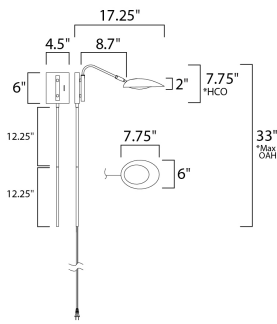

PRODUCT DESCRIPTION

Inspired by Mid-Century Modern design, this collection features tapered hoods that conceal LED modules that can be adjusted to direct the light. The Black finish with contrasting Satin Brass accents softens the look to work in a broader range of design. The wall pin up lamps work great at bedside while the floor lamp version is at home next to a chair.