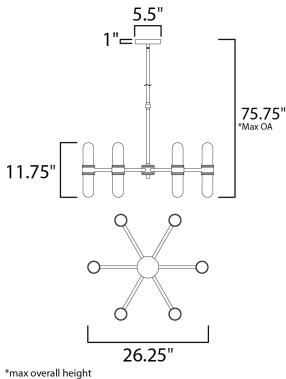

**PRODUCT DESCRIPTION**

This aptly named collection features a round tube frame of Matte Black with machined Brushed Aluminum accents and dual Clear dome glass diffusers which securely screw into each cup. Our vintage T6 lamps are included with each fixture to complete this classic design. There is also dual application for this collection in that it is suitable for Damp Location which allows for installation in both indoor and outdoor living spaces.

**MEASUREMENTS**

DIMENSION : 26.25" L x 26.25" W x 11.75" H  
 MAX OAH : 75.75" OAH  
 CANOPY : 5.5" W x 1" H x 5.5" L  
 HANGING WEIGHT : 14.3 lb

**LAMPING**

INPUT VOLTAGE : 120V  
 LUMENS : 0 Rated  
 BULB : 12 x 40W Incandescent E12 Candelabra , 480W Total  
 BULB INCLUDED : (Included)  
 DIMMABLE : Yes