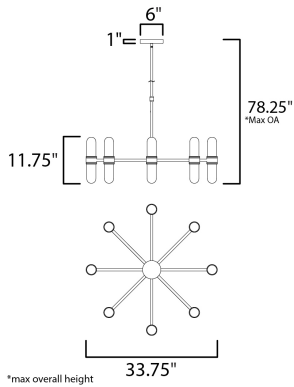

PRODUCT DESCRIPTION

This aptly named collection features a round tube frame of Matte Black with machined Brushed Aluminum accents and dual Clear dome glass diffusers which securely screw into each cup. Our vintage T6 lamps are included with each fixture to complete this classic design. There is also dual application for this collection in that it is suitable for Damp Location which allows for installation in both indoor and outdoor living spaces.

MEASUREMENTS

- DIMENSION : 33.75" L x 33.75" W x 11.75" H
- MAX OAH : 78.25" OAH
- CANOPY : 6" W x 1" H x 6" L
- HANGING WEIGHT : 19.58 lb

LAMPING

- INPUT VOLTAGE : 120V
- LUMENS : 0 Rated
- BULB : 16 x 40W Incandescent E12 Candelabra , 640W Total
- BULB INCLUDED : (Included)
- DIMMABLE : Yes