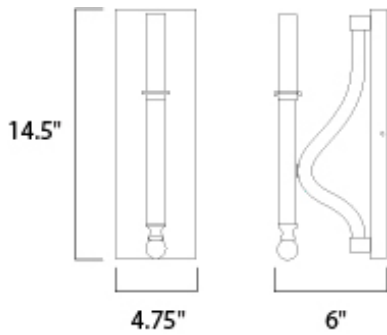

MEASUREMENTS

DIMENSION : 4.75" W x 14.5" H x 6" Ext
 MAX OAH : 4.75" W x 1" H
 HANGING WEIGHT : 3.74 lb

LAMPING

INPUT VOLTAGE : 120V
 LUMENS : 0 Rated
 BULB : 1 x 40W Incandescent E12 Candelabra , 40W Total
 BULB INCLUDED : (Not Included)
 DIMMABLE : Yes