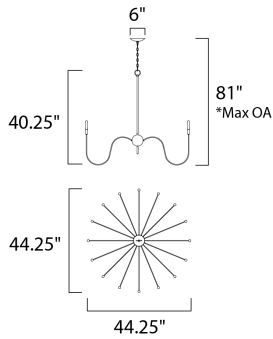

*max overall height

MEASUREMENTS

DIMENSION : 44.25" L x 44.25" W x 40.25" H
 MAX OAH : 81" OAH
 CANOPY : 6.25" W x 1.25" H x 6.25" L
 HANGING WEIGHT : 22.1 lb

LAMPING

LUMENS : 0 Rated
 BULB : 16 x 40W Incandescent E12 Candelabra , 640W Total
 BULB INCLUDED : (Not Included)
 DIMMABLE : Yes

FINISHES OPTION

 Polished Nickel

MATERIAL

Steel

RATINGS

cULus
 Dry Location

ADDITIONAL

ADJUSTABLE
 OPERATING TEMPERATURE:
 -20°C (-4°F), 40°C (104°F)