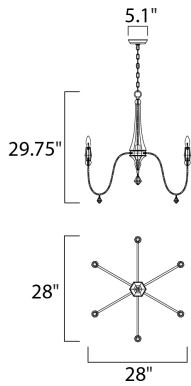

PRODUCT DESCRIPTION

Large sweeping arms of slender metal tubing finished in a rich Gold Leaf spring from a simple body of Claystone that creates an elegant mixture of natural elements.

MEASUREMENTS

DIMENSION : 28" L x 28" W x 29.75" H
 HANGING WEIGHT : 8.2 lb

LAMPING

INPUT VOLTAGE : 120V
 LUMENS : 0 Rated
 BULB : 6 x 60W Incandescent E12 Candelabra , 360W Total
 BULB INCLUDED : (Not Included)
 DIMMABLE : Yes

FINISHES OPTION

 Claystone / Gold Leaf

MATERIAL

Steel, Wood