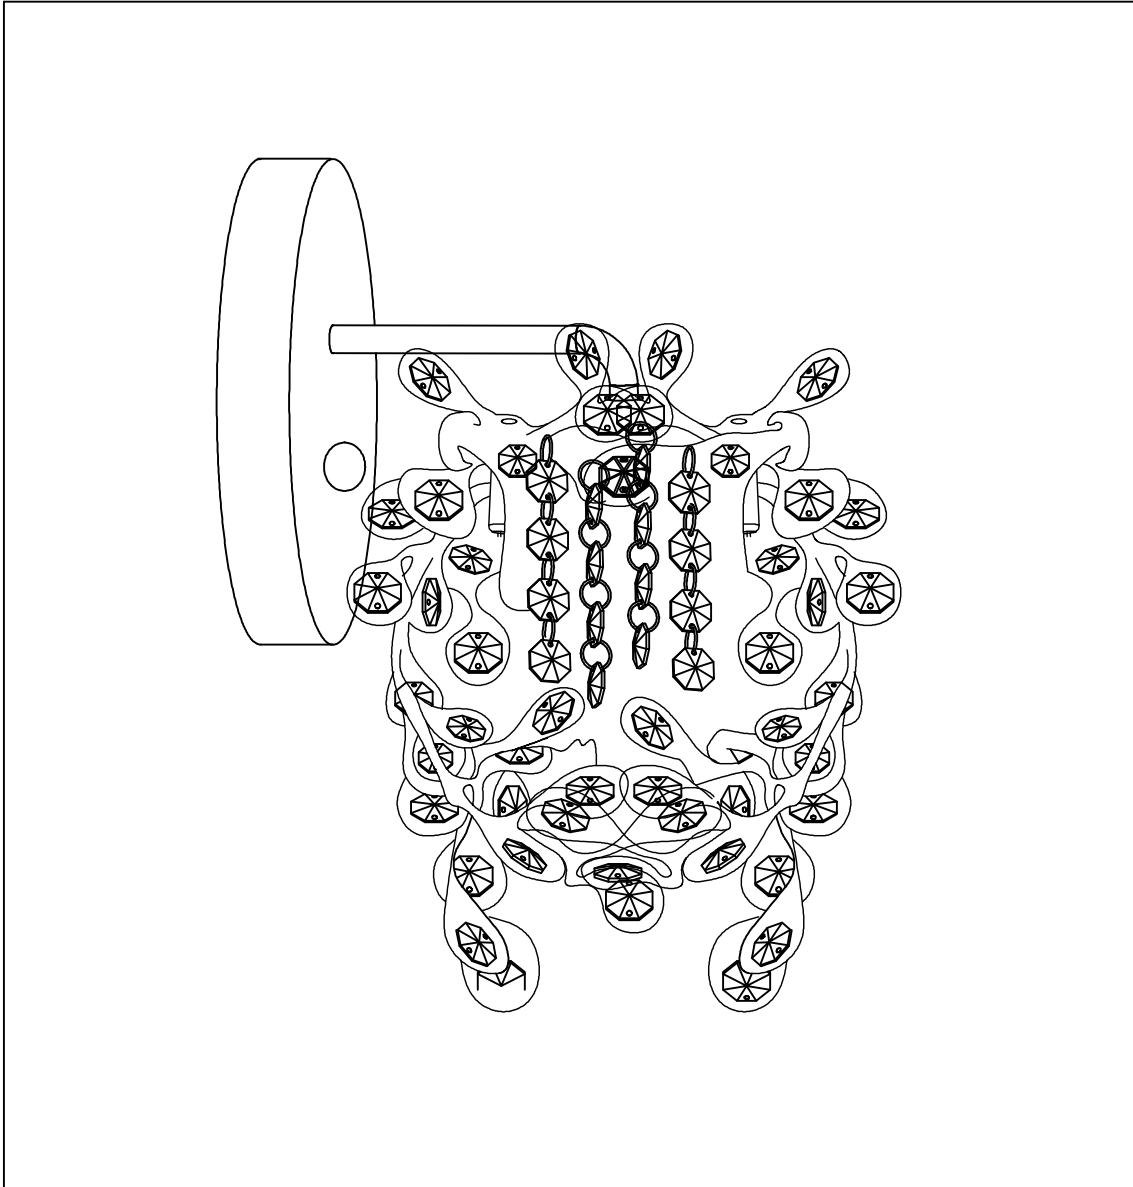

**PRODUCT NAME : Comet**  
**ITEM NUMBER : 24202BCPC**

**Please consult your electrician for hanging fixture and wiring.**

**Bulbs included : 1 x 40W Max Medium Base Bulb**

**PRODUCTS ARE NOT INENDED  
FOR COMMERCIAL USE.**

**MADE IN CHINA**  
**Page 1 of (2)**

**PRODUCT NAME :** Comet  
**ITEM NUMBER :** 24202BCPC

**CAUTION:** Before starting the installation, disconnect the power by turning off the circuit breaker or by removing the fuse at the fuse box.

Carefully unpack and identify all parts before assembly

## Installation Procedures

1. Remove mounting bracket from fixture and install to electrical box.
2. Wire fixture to wires in outlet box. Copper wire is for Ground.
3. Attach fixture to mounting bracket and tighten decorative nut so fixture
4. Fit the bulbs into each socket . Do not use bare hands to install. Use a tissue otherwise life of lamp will decrease drastically.  
(For outdoor use, caulk fixture with silicone sealant)