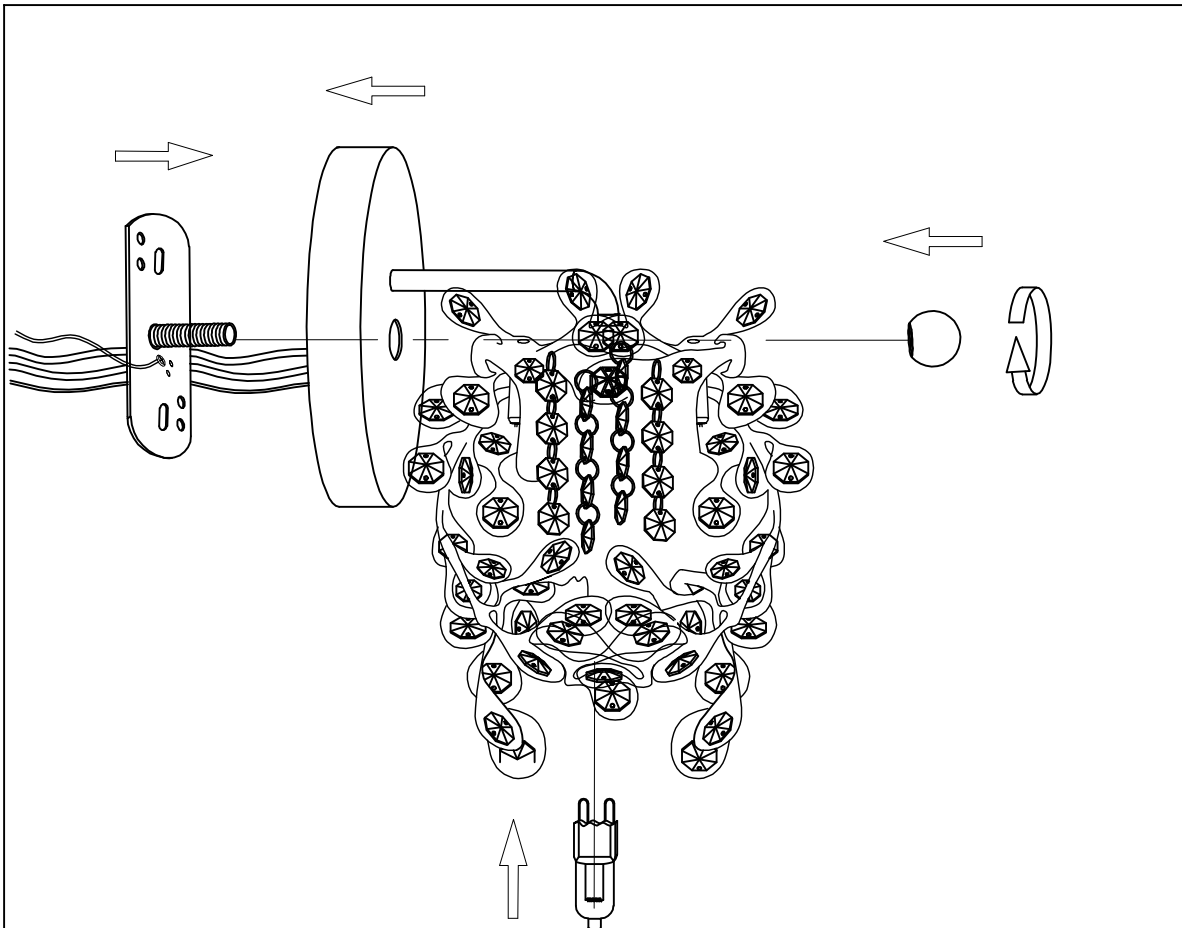

**PRODUCT NAME : Comet**  
**ITEM NUMBER : 24202BCPC**

**Please consult your electrician for hanging fixture and wiring.**

**Bulbs included : 1 x 40W Max Medium Base Bulb**

**PRODUCTS ARE NOT INENDED  
FOR COMMERCIAL USE.**

**MADE IN CHINA**  
**Page 1 of (2)**

**PRODUCT NAME :** Comet  
**ITEM NUMBER :** 24202BCPC

**CAUTION:** Before starting the installation, disconnect the power by turning off the circuit breaker or by removing the fuse at the fuse box.

Carefully unpack and identify all parts before assembly

## Installation Procedures

1. Remove mounting bracket from fixture and install to electrical box.
2. Wire fixture to wires in outlet box. Copper wire is for Ground.
3. Attach fixture to mounting bracket and tighten decorative nut so fixture
4. Fit the bulbs into each socket . Do not use bare hands to install. Use a tissue otherwise life of lamp will decrease drastically.  
(For outdoor use, caulk fixture with silicone sealant)