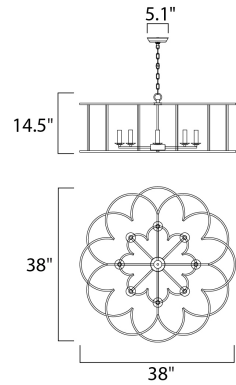

PRODUCT DESCRIPTION

A frame of intersecting semi circles creates an interesting open air design. The frames are finished in our Bronze Fusion which is a contrasting combination of mottled bronze with polished accents. Many of these are large scale for the bold statement while some are pared back for attractive price points.

MEASUREMENTS

DIMENSION : 38" L x 38" W x 14.5" H
 HANGING WEIGHT : 8.6 lb

LAMPING

INPUT VOLTAGE : 120V
 LUMENS : 0 Rated
 BULB : 8 x 60W Incandescent E12 Candelabra , 480W Total
 BULB INCLUDED : (Not Included)
 DIMMABLE : Yes