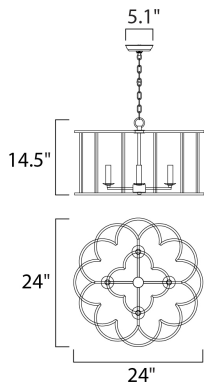

MEASUREMENTS

DIMENSION : 24" L x 24" W x 14.5" H
 HANGING WEIGHT : 5.2 lb

LAMPING

INPUT VOLTAGE : 120V
 LUMENS : 0 Rated
 BULB : 4 x 60W Incandescent E12 Candelabra , 240W Total
 BULB INCLUDED : (Not Included)
 DIMMABLE : Yes