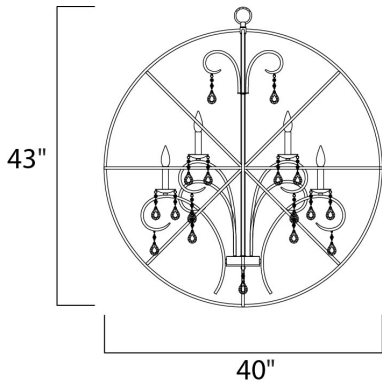

FINISHES OPTION

-  Anthracite / Polished Nickel
-  Oil Rubbed Bronze

MATERIAL

Steel, Crystal

RATINGS

cULus
Dry Location

ADDITIONAL

ADJUSTABLE
OPERATING TEMPERATURE:
-20°C (-4°F), 40°C (104°F)

MEASUREMENTS

- DIMENSION : 40" L x 40" W x 43.5" H
- MAX OAH : 79.5" OAH
- CANOPY : 5" W x 1" H x 5" L
- HANGING WEIGHT : 22.05 lb

LAMPING

- INPUT VOLTAGE : 120V
- LUMENS : 0 Rated
- BULB : 12 x 40W Incandescent E12 Candelabra , 480W Total
- BULB INCLUDED : (Not Included)
- DIMMABLE : Yes