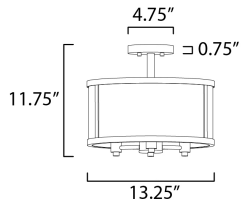

MEASUREMENTS

DIMENSION : 13.25" L x 13.25" W x 11.75" H
 CANOPY : 4.75" W x 0.75" H x 4.75" L
 HANGING WEIGHT : 5.47 lb

LAMPING

INPUT VOLTAGE : 120V
 BULB : 3 x 60W Incandescent E12 Candelabra , 180W Total
 BULB INCLUDED : (Not Included)
 DIMMABLE : Yes