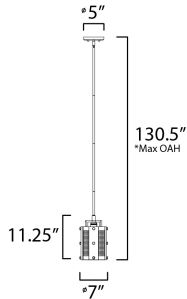

*max overall height

MEASUREMENTS

- DIMENSION : 7" L x 7" W x 11.25" H
- MAX OAH : 130.5" OAH
- CANOPY : 5" W x 0.75" H x 5" L
- HANGING WEIGHT : 5.1 lb

LAMPING

- INPUT VOLTAGE : 120V
- BULB : 1 x 60W Incandescent E26 Medium , 60W Total
- BULB INCLUDED : (Not Included)