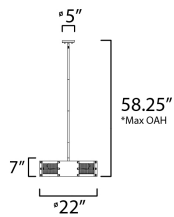

MEASUREMENTS

DIMENSION : 22" L x 22" W x 7" H
 MAX OAH : 58.5" OAH
 CANOPY : 5" W x 0.75" H x 5" L
 HANGING WEIGHT : 13.2 lb

LAMPING

INPUT VOLTAGE : 120V
 BULB : 4 x 60W Incandescent E26 Medium , 240W Total
 BULB INCLUDED : (Not Included)