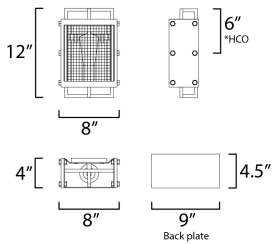

PRODUCT DESCRIPTION

Combining wood panels finished in Barnwood with mesh and metal finished in Weathered Zinc creates a rustic look appropriate for today's interiors. Bolt head accents complete the look and add an industrial element to this collection which works well in Modern Farmhouse design.