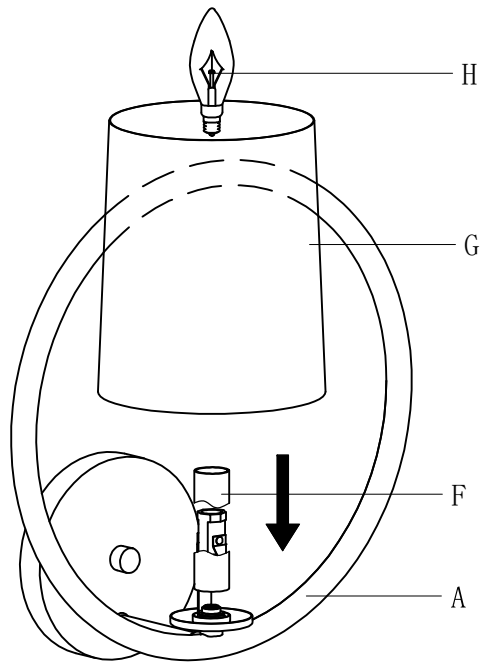

PRODUCT NAME: Meridian 1LT Wall Sconce
ITEM NUMBER: 25291

Please consult a qualified electrician for hanging fixture and wiring.

Light Source : 1X E12 Candelabra 60W (Not Included)

Made in China / Hecho en China / Fabrique en China

A		x1		
	Fixture			
B		x1		
	Crossbar			
C		x2		
	Screw #8-32x1"			
D		x3		
	Wire connector			
E		x1		
	Finial			
F		x2		
	Candle cover			
G		x1		
	SHD418OF			

1.

2.

3.
