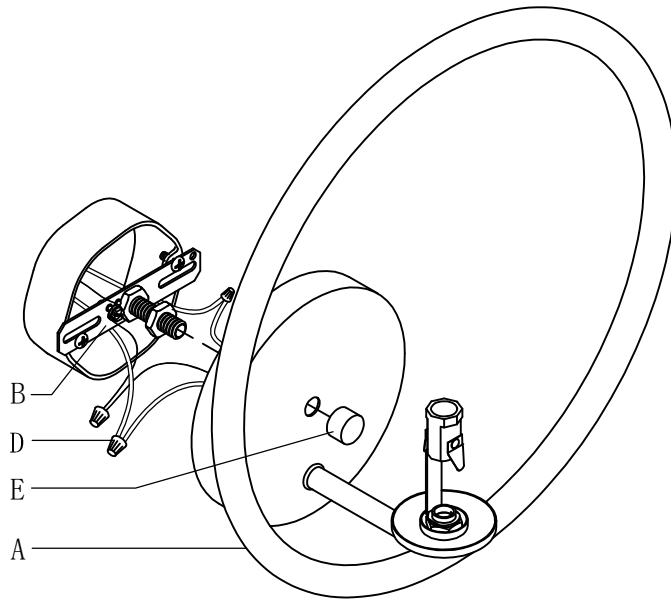

PRODUCT NAME: Meridian 1LT Wall Sconce
ITEM NUMBER: 25291

Please consult a qualified electrician for hanging fixture and wiring.

Light Source : 1X E12 Candelabra 60W (Not Included)

Made in China / Hecho en China / Fabrique en China

A		x1		
	Fixture			
B		x1		
	Crossbar			
C		x2		
	Screw #8-32x1"			
D		x3		
	Wire connector			
E		x1		
	Finial			
F		x2		
	Candle cover			
G		x1		
	SHD418OF			

1.

2.

3.
