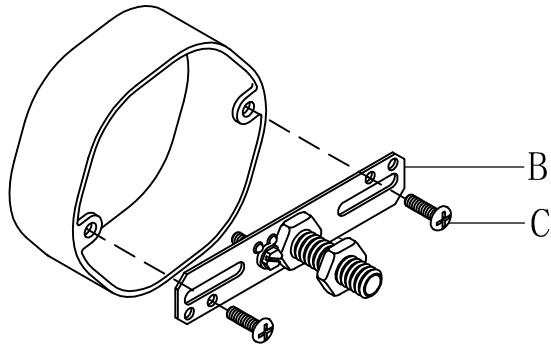

PRODUCT NAME: Meridian 1LT Wall Sconce
ITEM NUMBER: 25291

Please consult a qualified electrician for hanging fixture and wiring.

Light Source : 1X E12 Candelabra 60W (Not Included)

Made in China / Hecho en China / Fabrique en China

A		x1		
	Fixture			
B		x1		
	Crossbar			
C		x2		
	Screw #8-32x1"			
D		x3		
	Wire connector			
E		x1		
	Finial			
F		x2		
	Candle cover			
G		x1		
	SHD418OF			

1.

2.

3.
