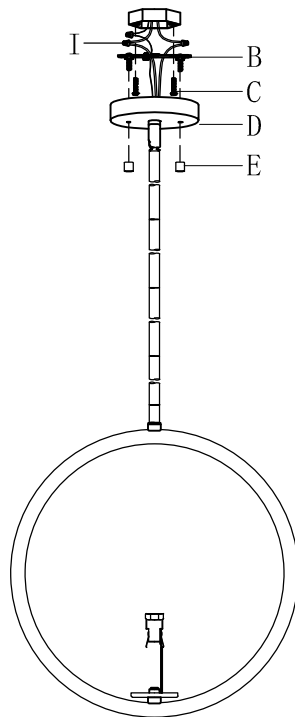

1. Combine stem lengths to meet your desired mounting height