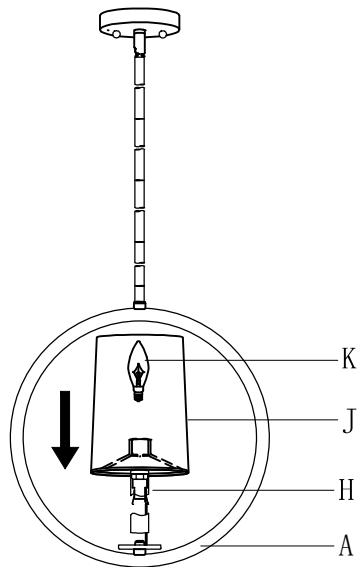

PRODUCT NAME: Meridian 1LT Mini-Pendant/ Semi-Flush Mount Dual Mount
ITEM NUMBER: 25292

Please consult a qualified electrician for hanging fixture and wiring.

Light Source : 1X E12 Candelabra 60W (Not Included)

Avant de commencer, assurez-vous que le paquet contient les composants suivants:

<p>(A)</p>	 <p>Fixture</p>	<p>x1</p>	<p>(H)</p>	 <p>Candle cover</p>	<p>x3</p>
			<p>(I)</p>	 <p>Wire connector</p>	<p>x3</p>
<p>(B)</p>	 <p>Crossbar</p>	<p>x1</p>	<p>(J)</p>	 <p>SHD418OF</p>	<p>x1</p>
<p>(C)</p>	 <p>Screw #8-32x1"</p>	<p>x2</p>			
<p>(D)</p>	 <p>Canopy</p>	<p>x1</p>			
<p>(E)</p>	 <p>Finial</p>	<p>x2</p>			
<p>(F)</p>	 <p>STR04512BK-HE</p>	<p>x3</p>			
<p>(G)</p>	 <p>STR04512BK-HE</p>	<p>x1</p>			

1. Combine stem lengths to meet your desired mounting height

2.

3.
