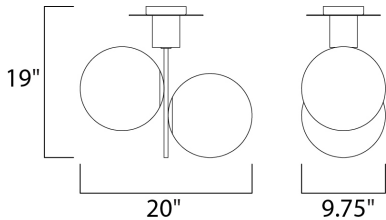

MEASUREMENTS

DIMENSION : 20" L x 9.75" W x 19" H
 CANOPY : 6.29" W x 1" H x 6.29" L
 HANGING WEIGHT : 8.82 lb

LAMPING

INPUT VOLTAGE : 120V
 LUMENS : 0 Rated
 BULB : 2 x 60W Incandescent E26 Medium , 120W Total
 BULB INCLUDED : (Not Included)
 DIMMABLE : Yes