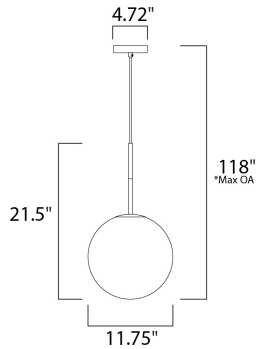

*max overall height

MEASUREMENTS

- DIMENSION : 11.75" W x 21.5" H
- MAX OAH : 118" OAH
- CANOPY : 4.72" W x 1" H x 4.72" L
- HANGING WEIGHT : 4.41 lb

LAMPING

- INPUT VOLTAGE : 120V
- LUMENS : 0 Rated
- BULB : 1 x 60W Incandescent E26 Medium , 60W Total
- BULB INCLUDED : (Not Included)
- DIMMABLE : Yes