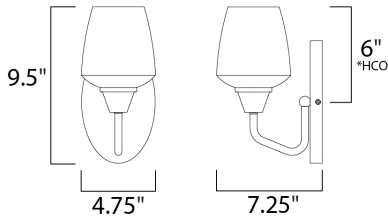

**MEASUREMENTS**

DIMENSION : 4.75" W x 9.5" H x 7.25" Ext  
 MAX OAH : x 6.75" W x 4.5" H  
 HANGING WEIGHT : 0.56 lb

**LAMPING**

INPUT VOLTAGE : 120V  
 LUMENS : 0 Rated  
 BULB : 1 x 60W Incandescent E26 Medium , 60W Total  
 BULB INCLUDED : (Not Included)  
 DIMMABLE : Yes

\*height from center of outlet to the top of the fixture

**FINISHES OPTION**

-  Black / Satin Nickel
-  Bronze / Antique Brass

**GLASS**

Clear CL

**MATERIAL**

Steel, Glass

**RATINGS**