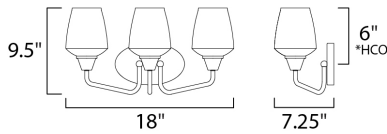

MEASUREMENTS

DIMENSION : 18" W x 9.5" H x 7.25" Ext
 BACK PLATE : 6.75" W x 4.5" H x 6" HCO
 HANGING WEIGHT : 1.88 lb

LAMPING

INPUT VOLTAGE : 120V
 LUMENS : 0 Rated
 BULB : 3 x 60W Incandescent E26 Medium , 180W Total
 BULB INCLUDED : (Not Included)
 DIMMABLE : Yes

*height from center of outlet to the top of the fixture

FINISHES OPTION

-  Black / Satin Nickel
-  Bronze / Antique Brass

GLASS

Clear CL

MATERIAL

Steel, Glass

RATINGS