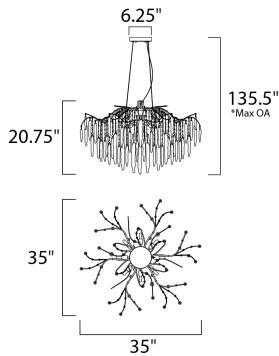

PRODUCT DESCRIPTION

Metal is formed in a branch-like design and finished in a rich Silver Gold. Handmade pendants of Piastra like Ice glass are draped from the frame to complete this designer look.

*max overall height

MEASUREMENTS

- DIMENSION : 35" L x 35" W x 20.75" H
- MAX OAH : 135.5" OAH
- CANOPY : 6.25" W x 1" H x 6.25" L
- HANGING WEIGHT : 30.47 lb

LAMPING

- LUMENS : 3,920 Rated
- BULB : 8 x 40W Xenon G9 , 320W Total
- BULB INCLUDED : (Included)
- DIMMABLE : Yes

FINISHES OPTION

-  Silver Gold

GLASS

Ice IC

MATERIAL

Steel, Glass

RATINGS

cETLus
Dry Location