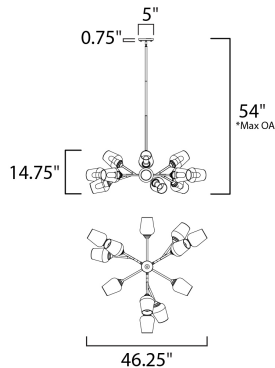

*max overall height

MEASUREMENTS

- DIMENSION : 46.25" L x 46.25" W x 14.75" H
- MAX OAH : 54" OAH
- CANOPY : 5" W x 0.75" H x 5" L
- HANGING WEIGHT : 12.1 lb

LAMPING

- INPUT VOLTAGE : 120V
- LUMENS : 0 Rated
- BULB : 12 x 40W Incandescent E26 Medium , 480W Total
- BULB INCLUDED : (Included)
- DIMMABLE : Yes
- CRI : 90 CRI