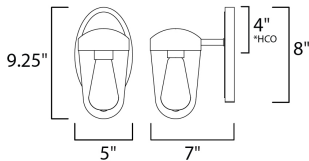

LAMPING

INPUT VOLTAGE : 120V
LUMENS : 0 Rated
BULB : 1 x 60W Incandescent E26 Medium , 60W Total
BULB INCLUDED : (Included)
DIMMABLE : Yes
LIGHTING_DIRECTION : Down