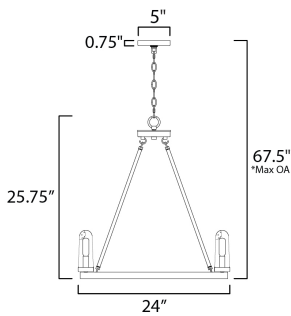

*max overall height

MEASUREMENTS

DIMENSION : 24" L x 24" W x 25.75" H
 MAX OAH : 67.5" OAH
 CANOPY : 5" W x 0.75" H x 5" L
 HANGING WEIGHT : 17.93 lb

LAMPING

INPUT VOLTAGE : 120V
 LUMENS : 0 Rated
 BULB : 6 x 40W Incandescent E12 Candelabra , 240W Total
 BULB INCLUDED : (Included)
 DIMMABLE : Yes