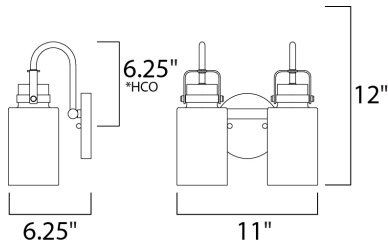

**MEASUREMENTS**

- DIMENSION : 11" W x 12" H x 6.25" Ext
- BACK PLATE : 5.11" W x 5.11" H x 6.7" HCO
- HANGING WEIGHT : 1.1 lb

**LAMPING**

- INPUT VOLTAGE : 120V
- LUMENS : 0 Rated
- BULB : 2 x 60W Incandescent E26 Medium , 120W Total
- BULB INCLUDED : (Not Included)
- DIMMABLE : Yes

\*height from center of outlet to the top of the fixture

**FINISHES OPTION**

**GLASS**

Clear CL

**MATERIAL**

Steel, Glass

**RATINGS**

cULus  
Damp Location