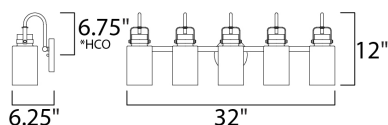

MEASUREMENTS

DIMENSION : 32" W x 12" H x 6.25" Ext
 BACK PLATE : 5.11" W x 5.11" H x 6.7" HCO
 HANGING WEIGHT : 2 lb

LAMPING

INPUT VOLTAGE : 120V
 LUMENS : 0 Rated
 BULB : 5 x 60W Incandescent E26 Medium , 300W Total
 BULB INCLUDED : (Not Included)
 DIMMABLE : Yes