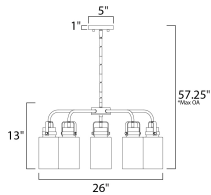

*max overall height

MEASUREMENTS

- DIMENSION : 26" W x 13" H
- MAX OAH : 57.25" OAH
- CANOPY : 5" W x 1" H
- HANGING WEIGHT : 5.3 lb

LAMPING

- INPUT VOLTAGE : 120V
- LUMENS : 0 Rated
- BULB : 5 x 60W Incandescent E26 Medium , 300W Total
- BULB INCLUDED : (Not Included)
- DIMMABLE : Yes

30175

FINISHES OPTION

GLASS

Clear CL

MATERIAL

Steel, Glass

RATINGS

cULus
Dry Location