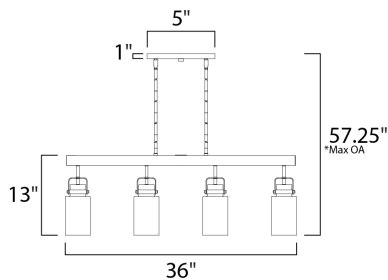

MEASUREMENTS

- DIMENSION : 36" L x 5" W x 13" H
- MAX OAH : 57.25" OAH
- CANOPY : 5" W x 1" H
- HANGING WEIGHT : 4.89 lb

LAMPING

- INPUT VOLTAGE : 120V
- LUMENS : 0 Rated
- BULB : 4 x 60W Incandescent E26 Medium , 240W Total
- BULB INCLUDED : (Not Included)
- DIMMABLE : Yes

*max overall height

FINISHES OPTION

GLASS

Clear CL

MATERIAL

Steel, Glass

RATINGS

cULus
Dry Location