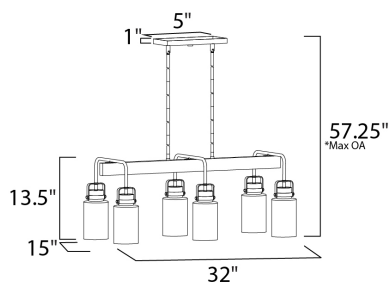

*max overall height

MEASUREMENTS

DIMENSION	: 32" L x 15" W x 13.5" H
MAX OAH	: 57.25" OAH
CANOPY	: 5" W x 1" H
HANGING WEIGHT	: 6.09 lb

LAMPING

INPUT VOLTAGE	: 120V
LUMENS	: 0 Rated
BULB	: 6 x 60W Incandescent E26 Medium , 360W Total
BULB INCLUDED	: (Not Included)
DIMMABLE	: Yes