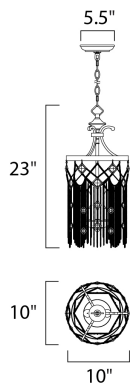

MEASUREMENTS

DIMENSION : 10" L x 10" W x 23" H
 CANOPY : 5.5" W x 1" H x 5.5" L
 HANGING WEIGHT : 7.28 lb

LAMPING

INPUT VOLTAGE : 120V
 LUMENS : 0 Rated
 BULB : 2 x 60W Incandescent E12 Candelabra , 120W Total
 BULB INCLUDED : (Not Included)
 DIMMABLE : Yes