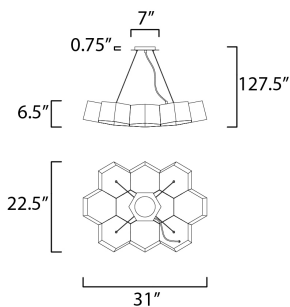

PRODUCT DESCRIPTION

A series of hexagonal metal shades are slightly tapered to create a gentle arc when suspended together. The dramatic combination of Black with Gold interior adds flair to this unique and bold design. Ample illumination is provided by high power integrated LED and softened by acrylic diffusers recessed into each compartment.

MEASUREMENTS

DIMENSION : 31" L x 22.5" W x 7.25" H
 MAX OAH : 127.5" OAH
 CANOPY : 8" W x 0.75" H x 7" L
 HANGING WEIGHT : 18.06 lb

LAMPING

INPUT VOLTAGE : 120V
 LUMENS : 8,390 Rated (6,540 Del.)
 BULB : 1 x 10W LED PCB Integrated , 100W Total
 BULB INCLUDED : (Integrated)
 DIMMABLE : Triac CL or ELV
 CRI : 90 CRI
 COLOR_TEMP : 3000K