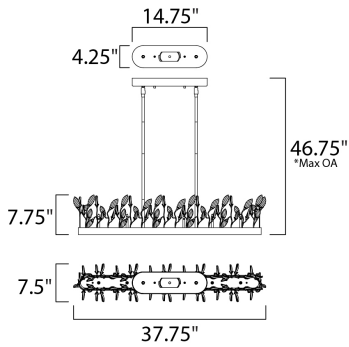

PRODUCT DESCRIPTION

Hand formed wire stems finished in a rich Gold Leaf support delicate petals of Cognac crystal that create a beautiful garden of light. Petite G4 xenon lamps add brilliance and life to the sculpture.

*max overall height

MEASUREMENTS

- DIMENSION : 37.75" L x 7.5" W x 7.75" H
- MAX OAH : 46.75" OAH
- CANOPY : 4.25" W x 1.5" H x 14.75" L
- HANGING WEIGHT : 19.32 lb
- WIRE LENGTH : 120"

LAMPING

- INPUT VOLTAGE : 120V
- BULB : 6 x 20W Xenon 12V G4 , 120W Total
- BULB INCLUDED : (Included)
- DIMMABLE : Yes
- LIGHTING_DIRECTION : Up